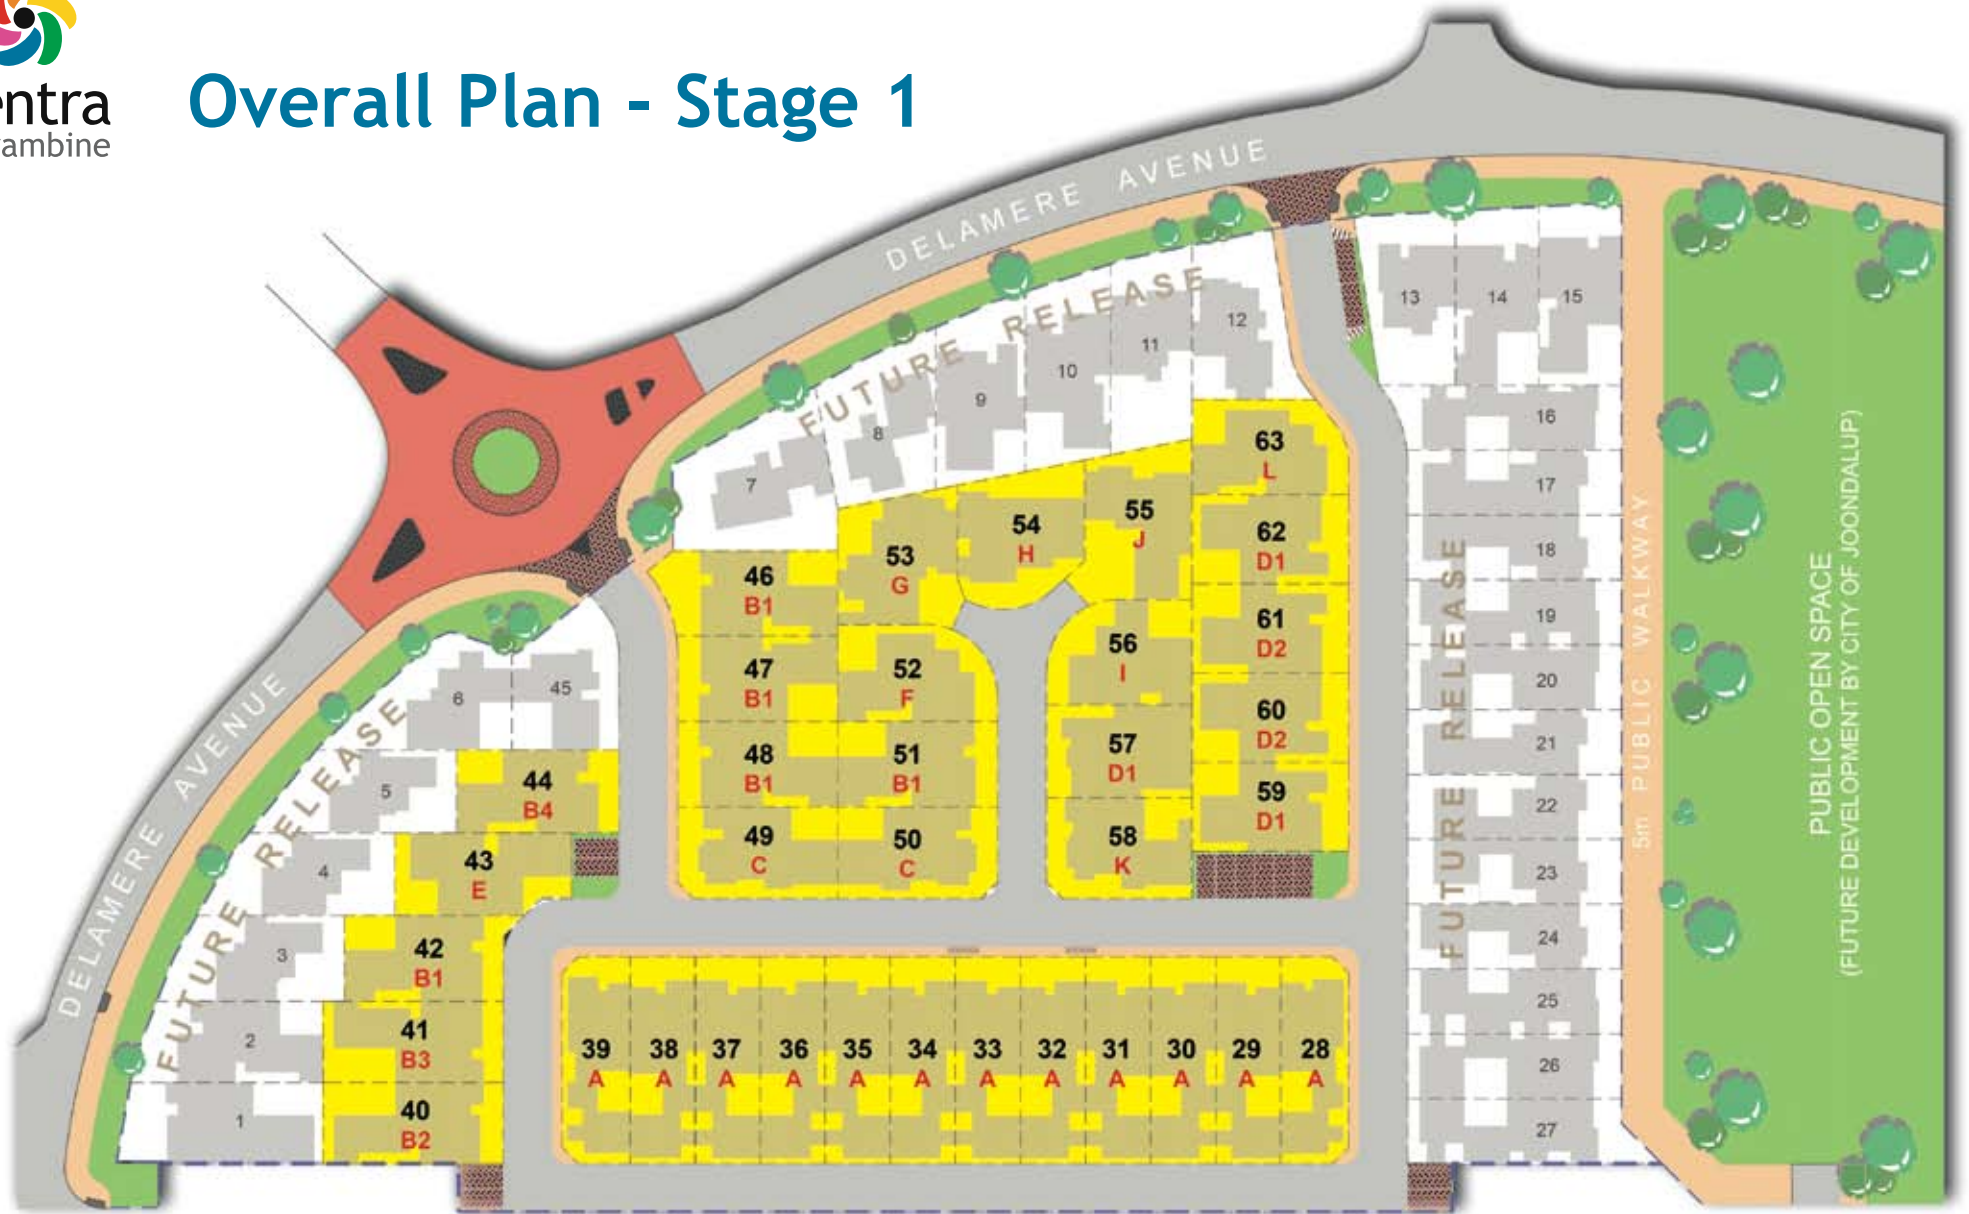

Overall Plan - Stage 1

Sales agents

Sharon Botha
Peard Cox Real Estate
Tel: 9400 1556 Mobile: 0409 309 106
Email: sharonb@peard.com.au

Dave Holland
Peard Holland Real Estate
Tel: 9203 6599 Mobile: 0433 559 197
Email: daveh@peard.com.au

Whilst every care has been taken in the preparation of this document, its accuracy cannot be guaranteed and are intended as a guide only. All rendered images are artist impressions only. Prospective purchasers should make their own enquiries to satisfy themselves of pertinent matters. Details herein do not constitute any representation by the vendor or his agent and are expressly excluded from any contract.